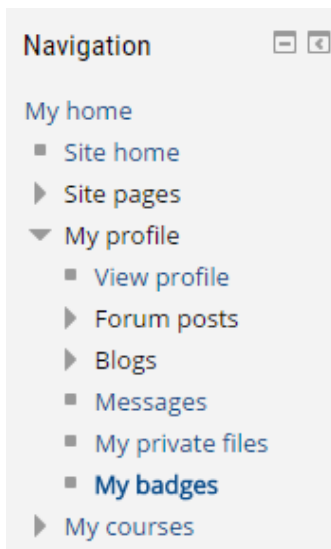

What steps should I take to incorporate my digital badges to MozillaOpen Badges?

▼ Badge import settings ?

Select collections from your backpack to display on this site:

- ☒ My digital badges (1)

Only public collections are shown, visit your [backpack](#) to create more public collections.

Step 4. Set the privacy of your digital badges

At last, in the "Administration" section, displaying the "Badges" section, you can access the "Preferences" section where you can configure the privacy of your digital badges.

▼ Badge privacy settings ?

- ☒ Automatically show badges I earn on my profile page

Step 5. See your digital insignia in the classroom of your course

If you have decided that your digital badges will be public, you will see both you earned in the other courses of Cursos en Línea and others that you have in your backpack previously on your public collections, from **my badges** on your profile.