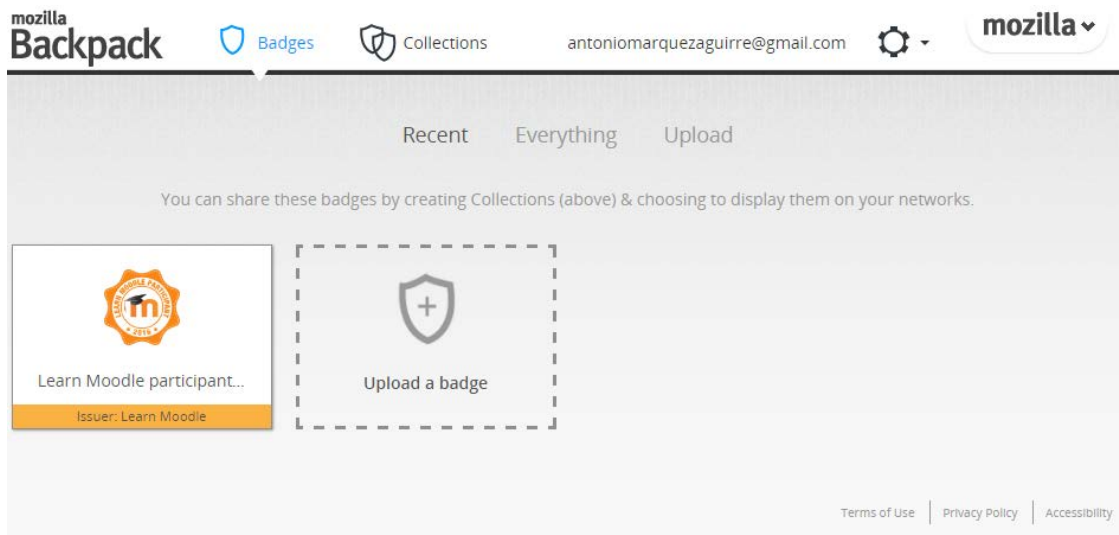

What steps should I take to incorporate my digital badges to MozillaOpen Badges?

My badges from Cursos en línea web site ?

Search by name Search Clear

There are no badges available.

My badges from other web sites ?

You have 1 badge(s) displayed from 1 collection(s). Change backpack settings.

Step 6. View your digital badges on the platform Open Badges

Of course, meanwhile you're connected to the Open Badges Mozilla platform, you will see all your badges in general, or grouped by public collections, if you've previously created them. As you can see in the following sample images: