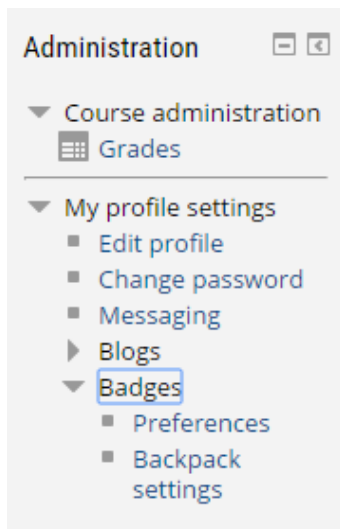

## What steps should I take to incorporate my digital badges to Mozilla Open Badges?

### **P Step 0. My first approach to Mozilla Open Badges**

If you have never previously obtained digital badges, you will be required that you sign up on the platform Mozilla Open Badges <https://backpack.openbadges.org/backpack/login> with exactly the same email address which one you have been registered in the virtual classroom of your course, then log in.

### Step 1. Setting up your backpack

In the administration of your profile within the classroom course in which you are enrolled, displays **Badges** and select Backpack settings.